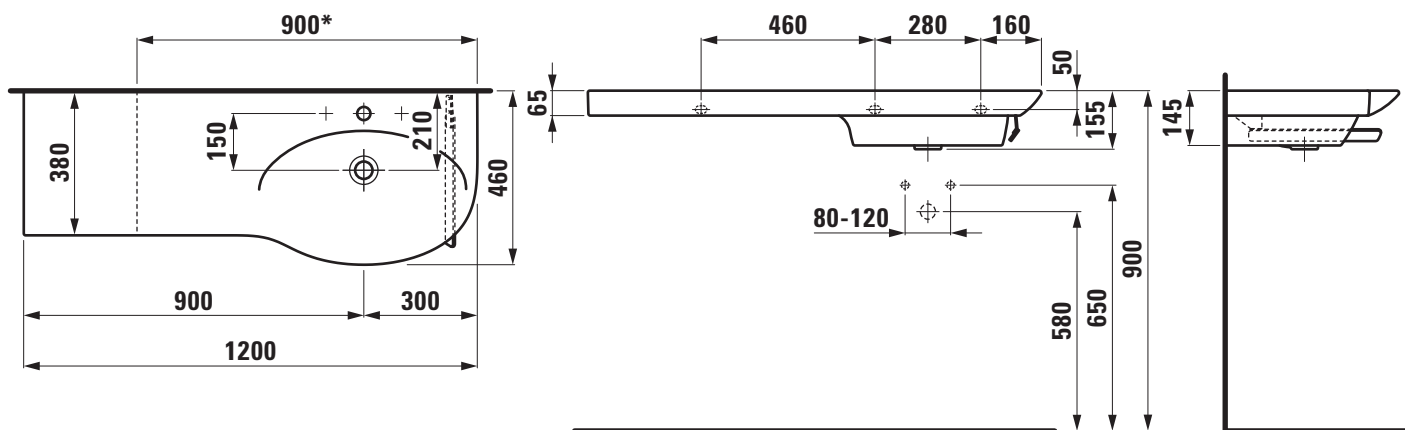

**TECHNICAL DATA**

Order no.	81670.5
Certified to	EN 14688
Dimensions	1200 x 380/460 mm
Inside dimensions of the basin	700 x 350 mm
Specification	Always to be fixed to the wall. Basin right, ceramic shelf left Cut one-sided to 900 mm Charge 104 – 1 centre tap hole, with overflow
Special specification	Charge 108 – 3 tap holes, with overflow Charge 136 – 3 tap holes, distance 8 inches, with overflow
Weight	35,0 kg
Accessories excl.	Towel rail right, order no. 38170.8
Mounting acc. excl.	2x Mounting set M10 x 140 mm, order no. 89988.2

Otherwise	When ordering the cut version use the order form for cutting
Colours	see colour table

**SPECIFICATION TEXT**

Cutable countertop basin Laufen-PALACE, sanitary ceramic, EN 14688, dimensions 1200 x 380/460 mm, asymmetric basin right, 1 centre tap hole  
Special feature: overflow channel glazed, cuttable to 900 mm, integrated shelf left  
Further options / accessories: 3 tap holes, 3 tap holes distance 8 inches with overflow, towel rail right 38170.8, furniture  
Order no. 81670.5

**TECHNICAL DRAWINGS / S 1 : 20**

\* = minimum measure for cutting