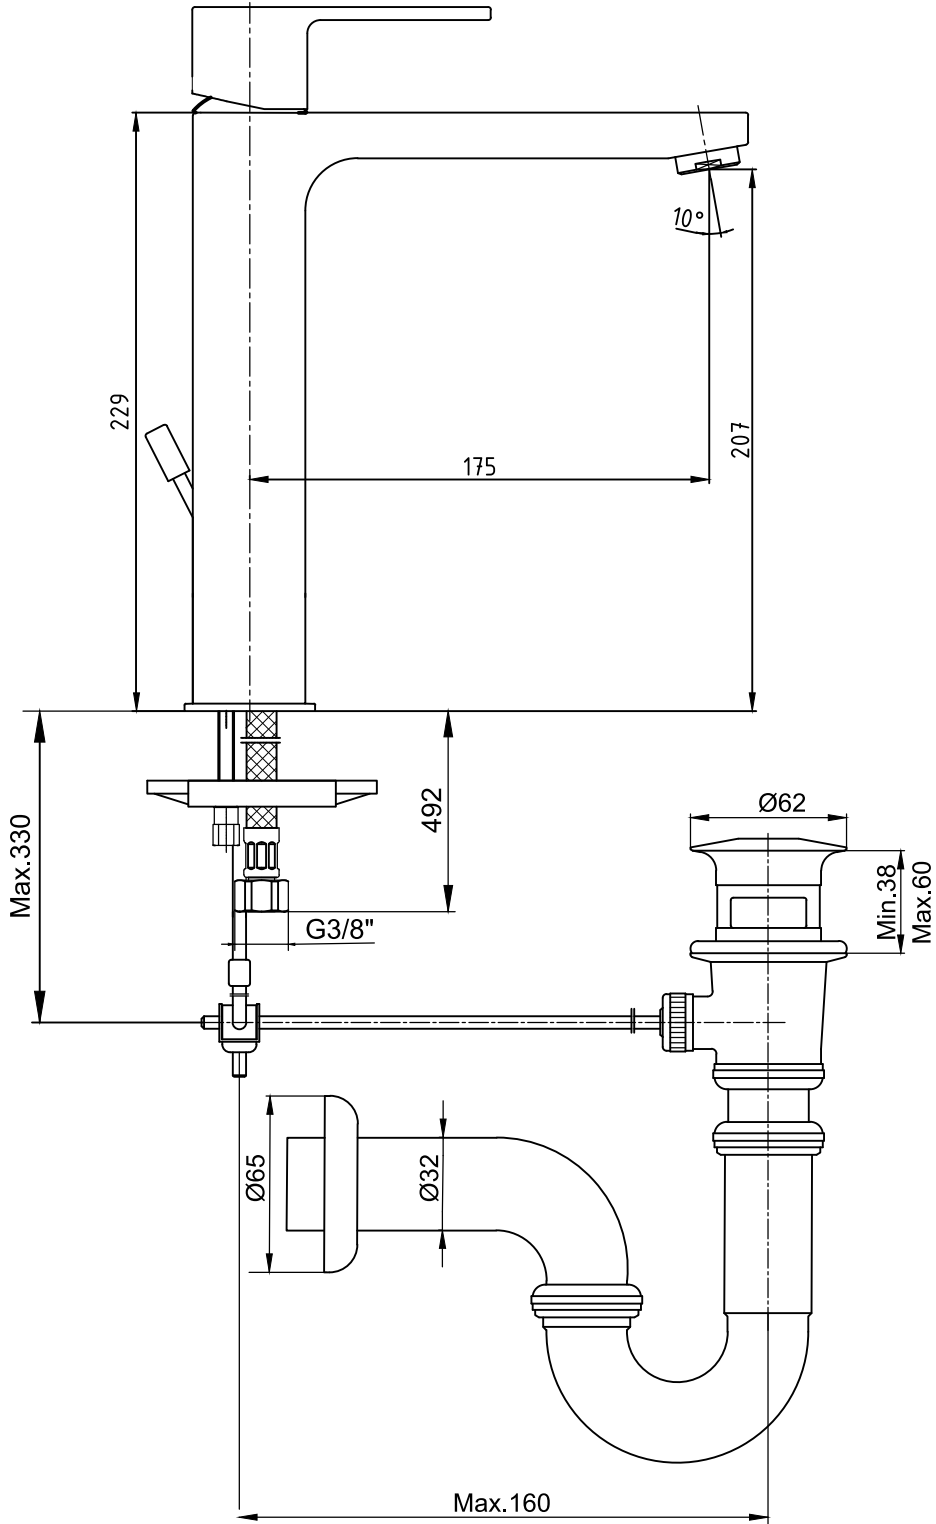

NITA

Ürün Kodu : 102188048 / ST - NITA Yüksek Tip Kumandalı Lavabo Bataryası

Product Code: 102188048 / ST- NITA Tall Basin Mixer with Pop-Up

*This product is for domestic sales only.

Mart 2018 / March 2018