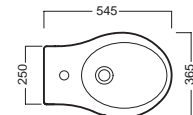

A0Y7A801 (BI-White)
Piletta in CERAMICA con tappo "Up & Down" Ø 71 mm CERAMIC drain siphon with "Up & Down" cap Ø 71 mm

YXMQ77 (CR-Chrome)
YXMQ01 (BI-White)
Piletta universale "Up & Down" / Scarico Libero con tappo Ø 63 mm Universal "Free outlet" / "Up & Down" drain siphon with cap Ø 63 mm

fischer
innovative solutions

Y1H801
staffa universale per sospesi universal wall hung bracket

YXWW01
sedile frenato soft close seat cover

YXWX01
sedile seat cover

DISEGNO TECNICO TECHNICAL DESIGN

01 BIANCO
WHITE