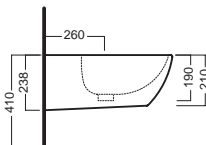

A0Y7A801 (BI-White)
Piletta in CERAMICA con tappo "Up & Down" Ø 71 mm CERAMIC drain siphon with "Up & Down" cap Ø 71 mm

YXMQ77 (CR-Chrome)
YXMQ01 (BI-White)
Piletta universale "Up & Down" / Scarico Libero con tappo Ø 63 mm Universal "Free outlet" / "Up & Down" drain siphon with cap Ø 63 mm

fischer
innovative solutions

Y1H801
staffa universale per sospesi universal wall hung bracket

YXWW01
sedile frenato soft close seat cover

YXWX01
sedile seat cover

DISEGNO TECNICO TECHNICAL DESIGN

01 BIANCO
WHITE