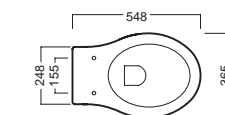

A0Y7A801 (BI-White)
Piletta in CERAMICA con tappo "Up & Down" Ø 71 mm CERAMIC drain siphon with "Up & Down" cap Ø 71 mm

YXMQ77 (CR-Chrome)
YXMQ01 (BI-White)
Piletta universale "Up & Down" / Scarico Libero con tappo Ø 63 mm Universal "Free outlet" / "Up & Down" drain siphon with cap Ø 63 mm

fischer
innovative solutions

Y1H801
staffa universale per sospesi universal wall hung bracket

YXWW01
sedile frenato soft close seat cover

YXWX01
sedile seat cover

DISEGNO TECNICO TECHNICAL DESIGN

01 BIANCO
WHITE