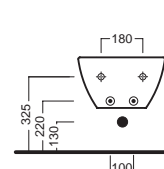

A0Y7A801 (BI-White)
Piletta in CERAMICA con tappo "Up & Down" Ø 71 mm CERAMIC drain siphon with "Up & Down" cap Ø 71 mm

YXMQ77 (CR-Chrome)
YXMQ01 (BI-White)
Piletta universale "Up & Down" / Scarico Libero con tappo Ø 63 mm Universal "Free outlet" / "Up & Down" drain siphon with cap Ø 63 mm

fischer
innovative solutions

Y1H801
staffa universale per sospesi universal wall hung bracket

YXWW01
sedile frenato soft close seat cover

YXWX01
sedile seat cover

DISEGNO TECNICO TECHNICAL DESIGN

01 BIANCO
WHITE