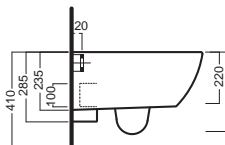

A0Y7A801 (BI-White)
Piletta in CERAMICA con tappo "Up & Down" Ø 71 mm CERAMIC drain siphon with "Up & Down" cap Ø 71 mm

YXMQ77 (CR-Chrome)
YXMQ01 (BI-White)
Piletta universale "Up & Down" / Scarico Libero con tappo Ø 63 mm Universal "Free outlet" / "Up & Down" drain siphon with cap Ø 63 mm

fischer
innovative solutions

Y1H801
staffa universale per sospesi universal wall hung bracket

YXWW01
sedile frenato soft close seat cover

YXWX01
sedile seat cover

DISEGNO TECNICO TECHNICAL DESIGN

01 BIANCO
WHITE